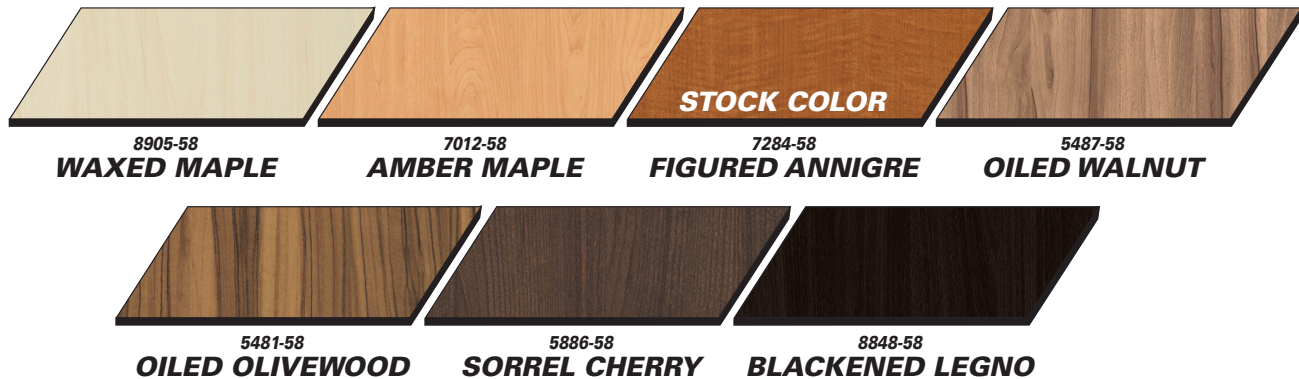

Hallowell®

VERSAMAX SOLID PHENOLIC LOCKERS

18 DESIGNER COLORS

SOLID COLOR FINISH

SPECKLE FINISH

WOODGRAIN FINISH

NOTE: All Locker body components will be made with our standard color, currently 7197-58 Dover White.