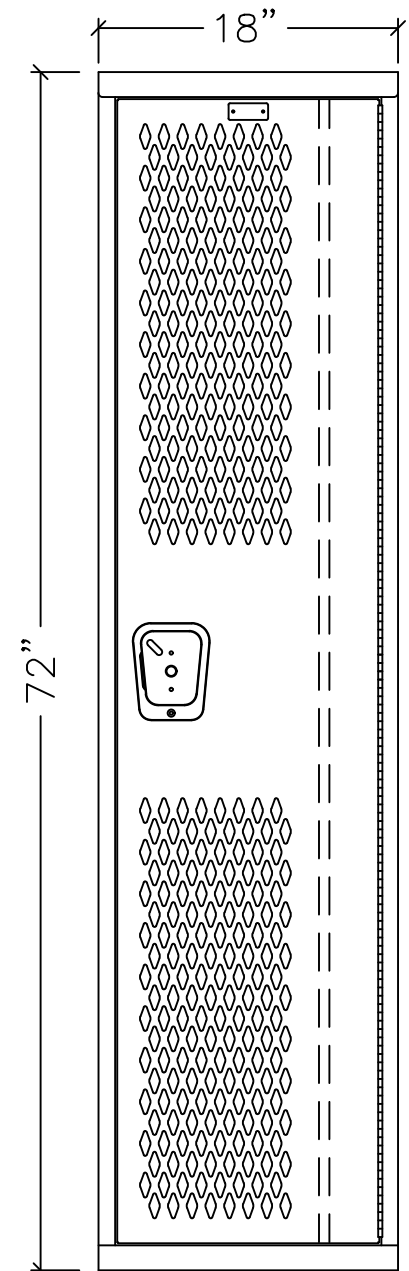

HALLOWELL "ALL-WELDED VENTILATED" SINGLE TIER LOCKER (PRODUCT No. HWBA882-1) (1-WIDE)

**HALLOWELL HSPA-04 ATHLETIC ALL-WELDED LOCKER SPECIFICATION**

COMPONENT	GAUGE	MATERIAL	REMARKS
DOORS	14	COLD ROLLED STEEL	DIAMOND PERFORATED
DOOR STIFFENER	18	COLD ROLLED STEEL	FULL HEIGHT
FRAMES	16	COLD ROLLED STEEL	SOLID - TWIN-FRAME
TOPS	16	COLD ROLLED STEEL	SOLID
BOTTOMS	16	COLD ROLLED STEEL	SOLID
SHELVES	16	COLD ROLLED STEEL	SOLID
SIDES	16	COLD ROLLED STEEL	DIAMOND PERFORATED
BACKS	18	COLD ROLLED STEEL	SOLID
HANDLE		STAINLESS STEEL	SINGLE POINT (RECESSED DRAWN HANDLE)
HINGE	16	COLD ROLLED STEEL	CONTINUOUS PIANO TYPE

SIDE VIEW

FRONT VIEW

LATCHING: (WARDROBE) SINGLE POINT RECESSED LOCKING DEVICE PREPARED FOR BOTH PADLOCK AND BUILT-IN LOCKS.

**FOR SUBMITTAL  
USE ONLY  
SUBJECT TO APPROVAL**

**HOOK CONFIGURATION**

**CAUTION:** IN THE INTEREST OF SAFETY, ALL LOCKERS AND SHELVING MUST BE SECURELY ANCHORED TO THE FLOOR AND/OR WALL.

Customer: PATTERSON POPE (ISDA)  
Customer Order Number: QUOTE-272961-1  
Description: WOMENS GOLF LOCKER

Drawn By: SA	Checked By:	Date: 04.14.2022	Scale: NONE
Acad Number:	Sheet 1 Of 2		Revision:
Drawing Number:			