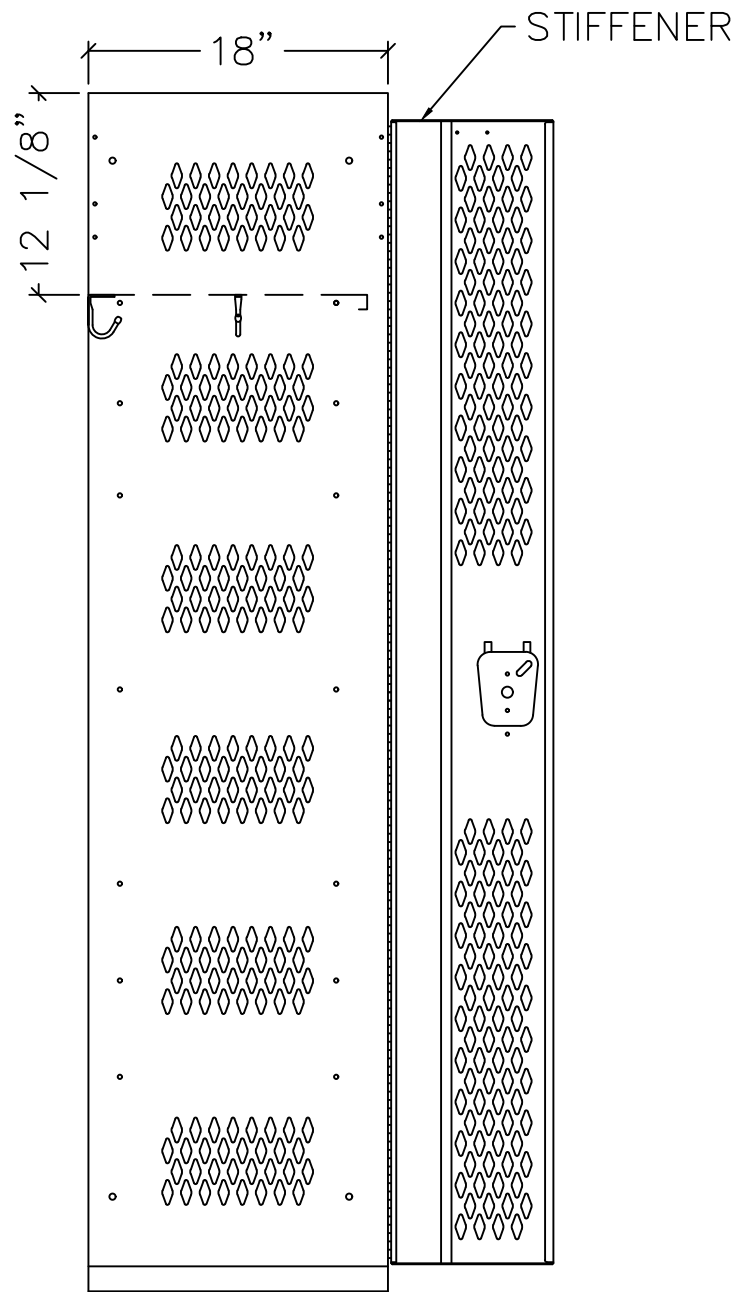

HALLOWELL "ALL-WELDED VENTILATED" SINGLE TIER LOCKER (PRODUCT No. HWBA882-1) (1-WIDE)

**HALLOWELL HSPA-04 ATHLETIC ALL-WELDED LOCKER SPECIFICATION**

COMPONENT	GAUGE	MATERIAL	REMARKS
DOORS	14	COLD ROLLED STEEL	DIAMOND PERFORATED
DOOR STIFFENER	18	COLD ROLLED STEEL	FULL HEIGHT
FRAMES	16	COLD ROLLED STEEL	SOLID - TWIN-FRAME
TOPS	16	COLD ROLLED STEEL	SOLID
BOTTOMS	16	COLD ROLLED STEEL	SOLID
SHELVES	16	COLD ROLLED STEEL	SOLID
SIDES	16	COLD ROLLED STEEL	DIAMOND PERFORATED
BACKS	18	COLD ROLLED STEEL	SOLID
HANDLE		STAINLESS STEEL	SINGLE POINT (RECESSED DRAWN HANDLE)
HINGE	16	COLD ROLLED STEEL	CONTINUOUS PIANO TYPE

SIDE VIEW

FRONT VIEW

LATCHING: (WARDROBE) SINGLE POINT RECESSED LOCKING DEVICE PREPARED FOR BOTH PADLOCK AND BUILT-IN LOCKS.

**FOR SUBMITTAL  
USE ONLY  
SUBJECT TO APPROVAL**

**HOOK CONFIGURATION**

**CAUTION:** IN THE INTEREST OF SAFETY, ALL LOCKERS AND SHELVING MUST BE SECURELY ANCHORED TO THE FLOOR AND/OR WALL.

Customer: PATTERSON POPE (ISDA)  
Customer Order Number: QUOTE-272961-1  
Description: WOMENS GOLF LOCKER

Drawn By: SA	Checked By:	Date: 04.14.2022	Scale: NONE
Acad Number:	Sheet 1 Of 2		Revision:
Drawing Number:			