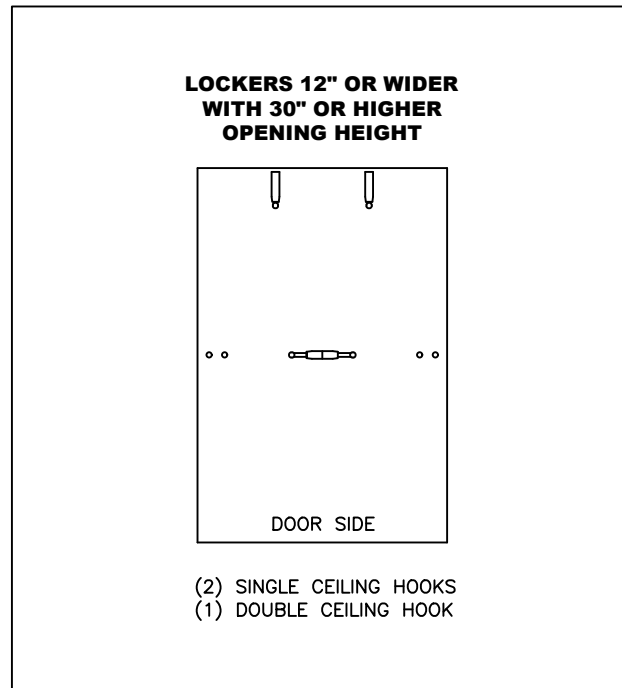

HALLOWELL "ALL-WELDED VENTILATED" SINGLE TIER LOCKER (PRODUCT No. HWBA882-1) (1-WIDE)

**HALLOWELL HSPA-04 ATHLETIC ALL-WELDED LOCKER SPECIFICATION**

COMPONENT	GAUGE	MATERIAL	REMARKS
DOORS	14	COLD ROLLED STEEL	DIAMOND PERFORATED
DOOR STIFFENER	18	COLD ROLLED STEEL	FULL HEIGHT
FRAMES	16	COLD ROLLED STEEL	SOLID - TWIN-FRAME
TOPS	16	COLD ROLLED STEEL	SOLID
BOTTOMS	16	COLD ROLLED STEEL	SOLID
SHELVES	16	COLD ROLLED STEEL	SOLID
SIDES	16	COLD ROLLED STEEL	DIAMOND PERFORATED
BACKS	18	COLD ROLLED STEEL	SOLID
HANDLE		STAINLESS STEEL	SINGLE POINT (RECESSED DRAWN HANDLE)
HINGE	16	COLD ROLLED STEEL	CONTINUOUS PIANO TYPE

SIDE VIEW

FRONT VIEW

LATCHING: (WARDROBE) SINGLE POINT RECESSED LOCKING DEVICE PREPARED FOR BOTH PADLOCK AND BUILT-IN LOCKS.

**FOR SUBMITTAL  
USE ONLY  
SUBJECT TO APPROVAL**

**HOOK CONFIGURATION**

**CAUTION:** IN THE INTEREST OF SAFETY, ALL LOCKERS AND SHELVING MUST BE SECURELY ANCHORED TO THE FLOOR AND/OR WALL.