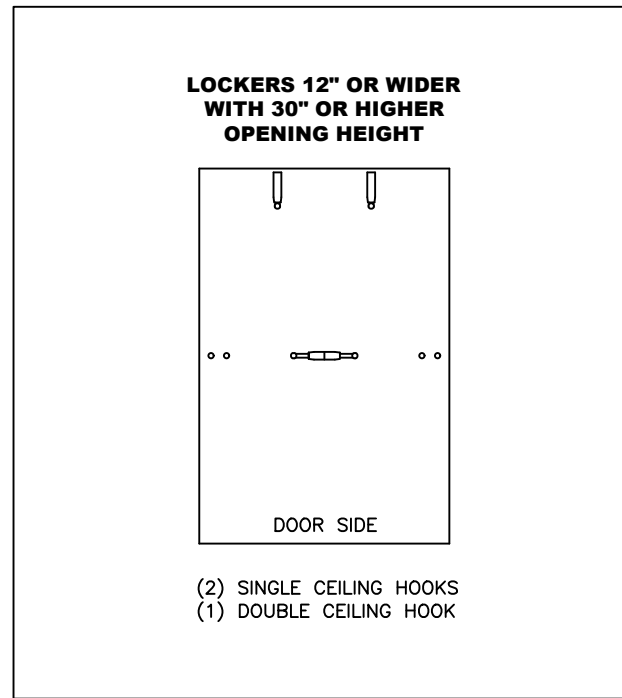

HALLOWELL "MAINTENANCE FREE QUIET" K.D. DOUBLE TIER LOCKER (PRODUCT No. UY1818-2) (1-WIDE)

HALLOWELL MAINTENANCE FREE QUIET "KD" LOCKER SPECIFICATION

COMPONENT	GAUGE	MATERIAL	REMARKS
DOORS	16	COLD ROLLED STEEL	PLAIN
DOOR STIFFENER	18	COLD ROLLED STEEL	FULL HEIGHT
FRAMES	16	COLD ROLLED STEEL	SOLID
TOPS	24	COLD ROLLED STEEL	SOLID
BOTTOMS	24	COLD ROLLED STEEL	SOLID
SHELVES	24	COLD ROLLED STEEL	SOLID
SIDES	24	COLD ROLLED STEEL	SOLID
BACKS	24	COLD ROLLED STEEL	SOLID
HANDLE		STAINLESS STEEL	SINGLE POINT (RECESSED DRAWN HANDLE)
HINGES	16	COLD ROLLED STEEL	CONTINUOUS PIANO TYPE

LATCHING: (WARDROBE) SINGLE POINT RECESSED LOCKING DEVICE PREPARED FOR BOTH PADLOCK AND BUILT-IN LOCKS.

**FOR SUBMITTAL  
USE ONLY**  
SUBJECT TO APPROVAL

HOOK CONFIGURATION

**ART METAL PRODUCTS**

THIS DRAWING AND THE INFORMATION ON IT IS THE CONFIDENTIAL PROPERTY OF ART METAL, INC. AND SHALL NOT BE COPIED OR DISCLOSED TO OTHERS WITHOUT WRITTEN PERMISSION. ONLY ART METAL RESERVES THE RIGHT TO ALTER ANY DESIGN. ANY UNAUTHORIZED MODIFICATIONS RELEASES ART METAL FROM ALL LIABILITIES.