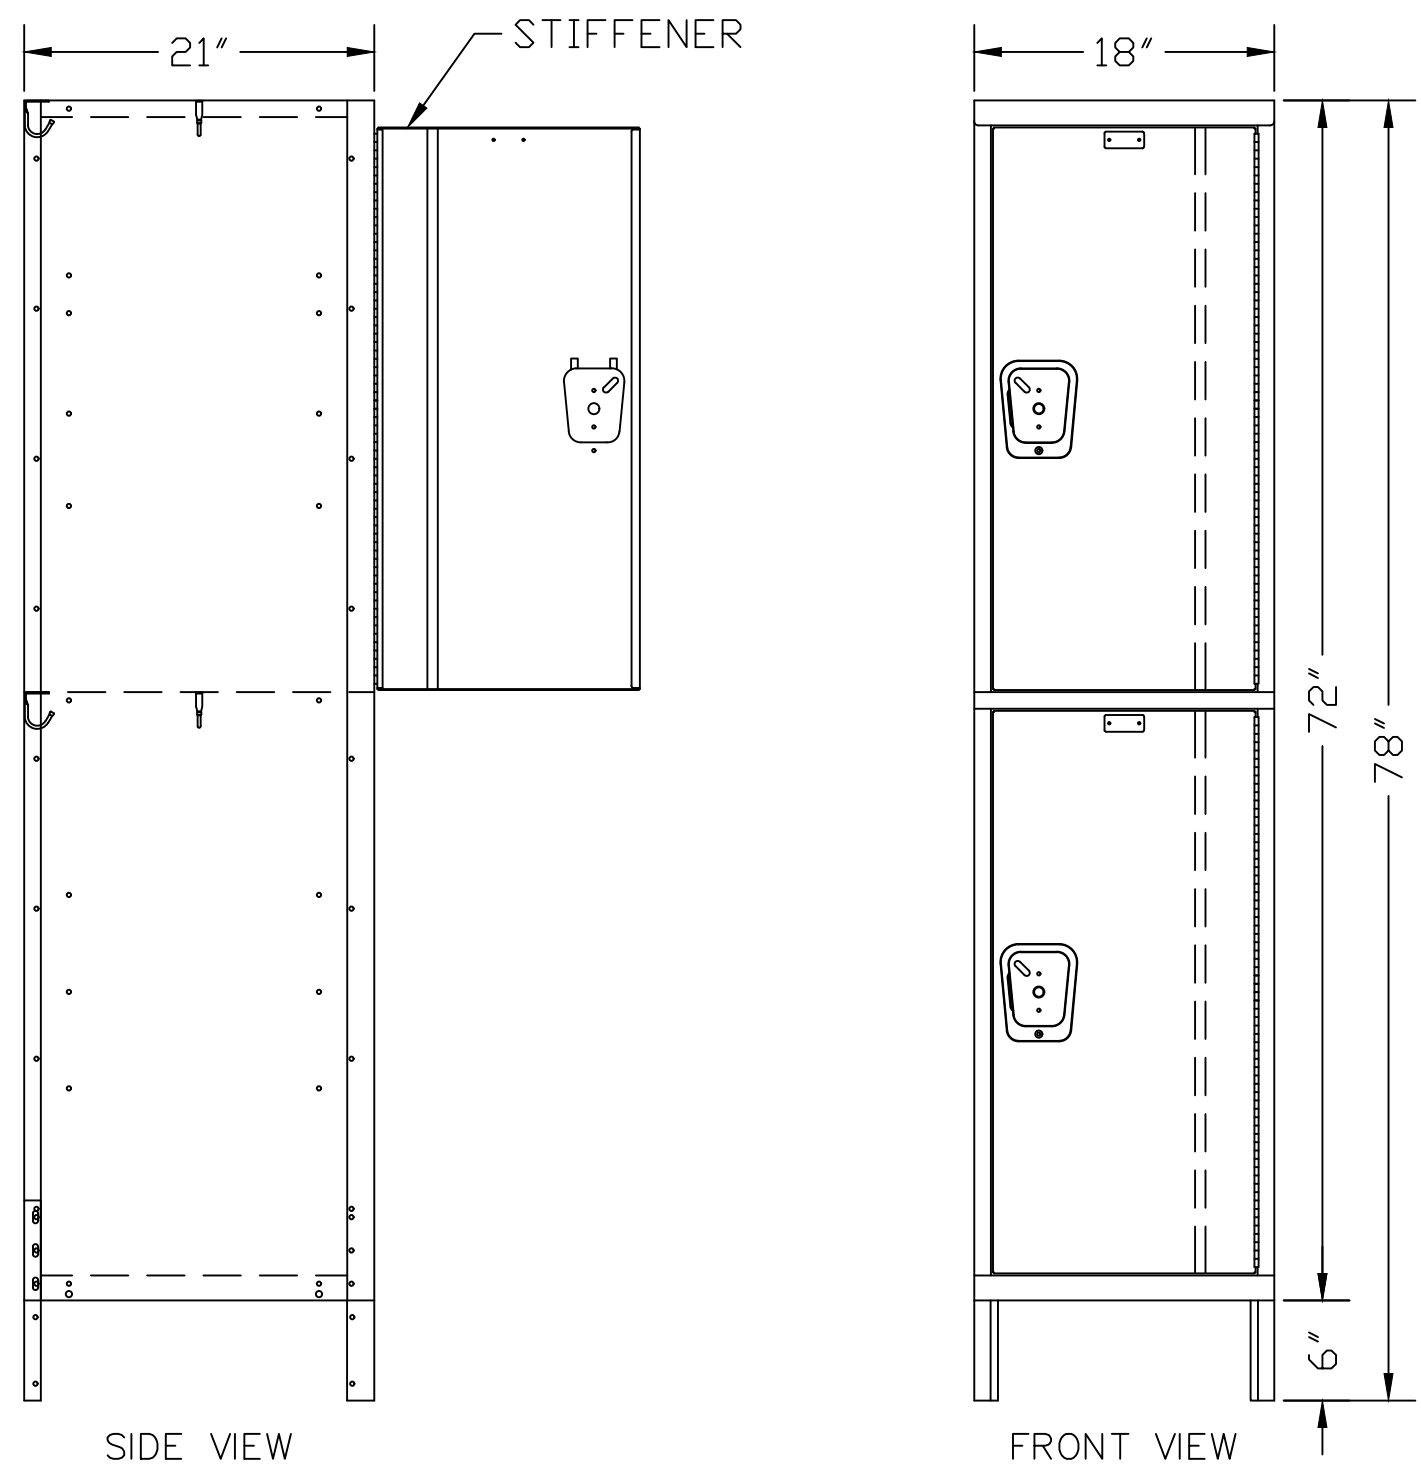

HALLOWELL "MAINTENANCE FREE QUIET" K.D. DOUBLE TIER LOCKER (PRODUCT No. UY1818-2) (1-WIDE)

HALLOWELL MAINTENANCE FREE QUIET "KD" LOCKER SPECIFICATION

COMPONENT	GAUGE	MATERIAL	REMARKS
DOORS	16	COLD ROLLED STEEL	PLAIN
DOOR STIFFENER	18	COLD ROLLED STEEL	FULL HEIGHT
FRAMES	16	COLD ROLLED STEEL	SOLID
TOPS	24	COLD ROLLED STEEL	SOLID
BOTTOMS	24	COLD ROLLED STEEL	SOLID
SHELVES	24	COLD ROLLED STEEL	SOLID
SIDES	24	COLD ROLLED STEEL	SOLID
BACKS	24	COLD ROLLED STEEL	SOLID
HANDLE		STAINLESS STEEL	SINGLE POINT (RECESSED DRAWN HANDLE)
HINGES	16	COLD ROLLED STEEL	CONTINUOUS PIANO TYPE

LATCHING: (WARDROBE) SINGLE POINT RECESSED LOCKING DEVICE PREPARED FOR BOTH PADLOCK AND BUILT-IN LOCKS.

**FOR SUBMITTAL  
USE ONLY**  
SUBJECT TO APPROVAL

HOOK CONFIGURATION

**ART METAL PRODUCTS**

THIS DRAWING AND THE INFORMATION ON IT IS THE CONFIDENTIAL PROPERTY OF ART METAL, INC. AND SHALL NOT BE COPIED OR DISCLOSED TO OTHERS WITHOUT WRITTEN PERMISSION. ONLY ART METAL RESERVES THE RIGHT TO ALTER ANY DESIGN. ANY UNAUTHORIZED MODIFICATIONS RELEASES ART METAL FROM ALL LIABILITIES.